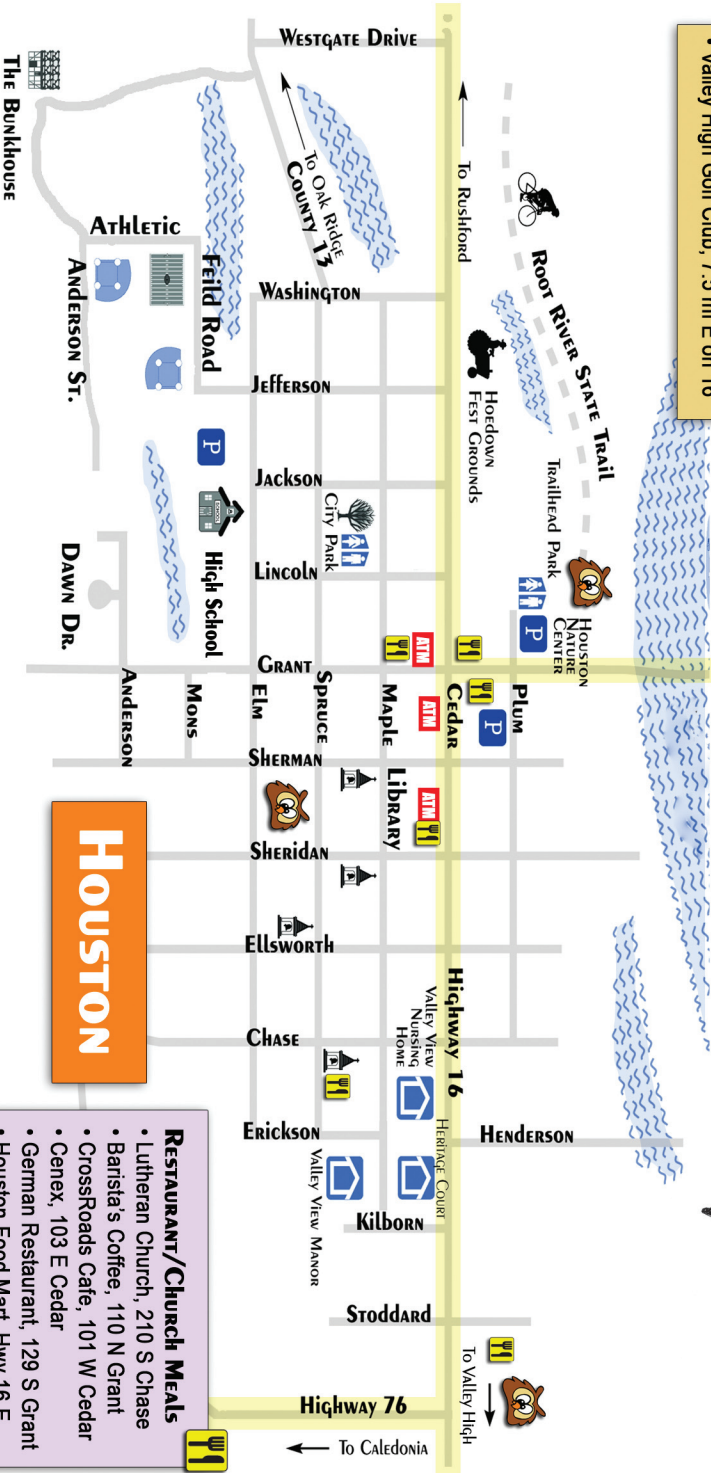

Festival Event Locations

- Elementary School, 310 S Sherman
- Nature Center, 215 W Plum
- Valley High Golf Club, 7.5 mi E on 16

INTERNATIONAL Festival of Owls
 P.O. Box 771 • HOUSTON, MN 55943
www.festivalofowls.com • 507-896-HOOT (4668)

International
Festival of
OWLS

HOUSTON

RESTAURANT/Church Meals

- Lutheran Church, 210 S Chase
- Barista's Coffee, 110 N Grant
- CrossRoads Cafe, 101 W Cedar
- Cenex, 103 E Cedar
- German Restaurant, 129 S Grant
- Houston Food Mart, Hwy 16 E
- SubZero Pizza, 210 E Cedar